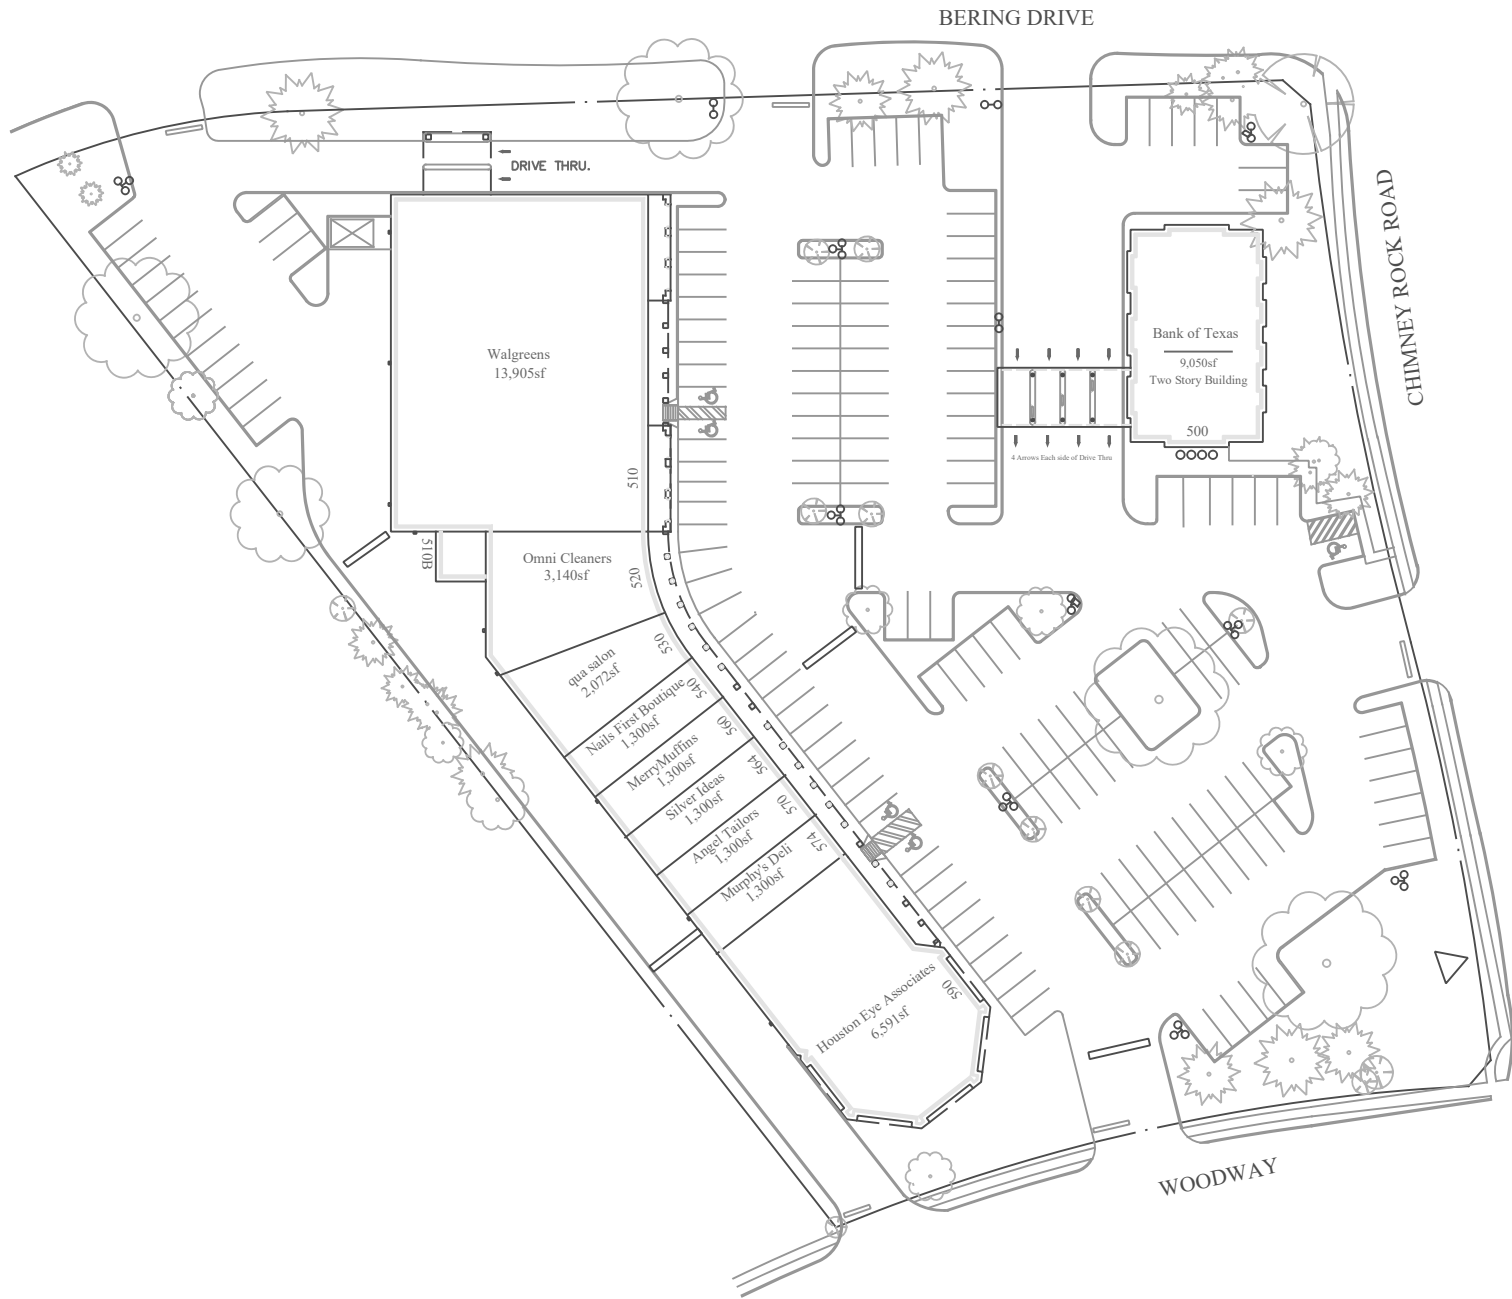

Tanglewood Center

BERING DRIVE

CHIMNEY ROCK ROAD

WOODWAY

DRIVE THRU.

4 Arrows Each side of Drive Thru

Walgreens
13,905sf

Bank of Texas
9,050sf
Two Story Building

Omni Cleaners
3,140sf

qua salon
2,072sf

Nails First Boutique
1,300sf

Merry Muffins
1,300sf

Silver Ideas
1,300sf

Angel Tailors
1,300sf

Murphy's Deli
1,300sf

Houston Eye Associates
6,591sf

8015

510

520

530

545

545

544

520